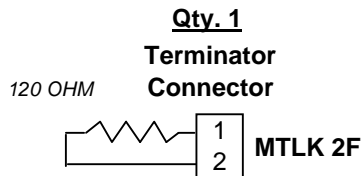

Backshell - Silver  
 CAN BUS Wire size - 22 awg  
 Power/Ground Wire size - 18 awg

**RDAC CAN BUS (Rotax 912iS) HARNESS**

**MGL  
 RDAC (912iS)  
 CAN BUS  
 (Qty 1)**

Flying leads will be labeled what they represent