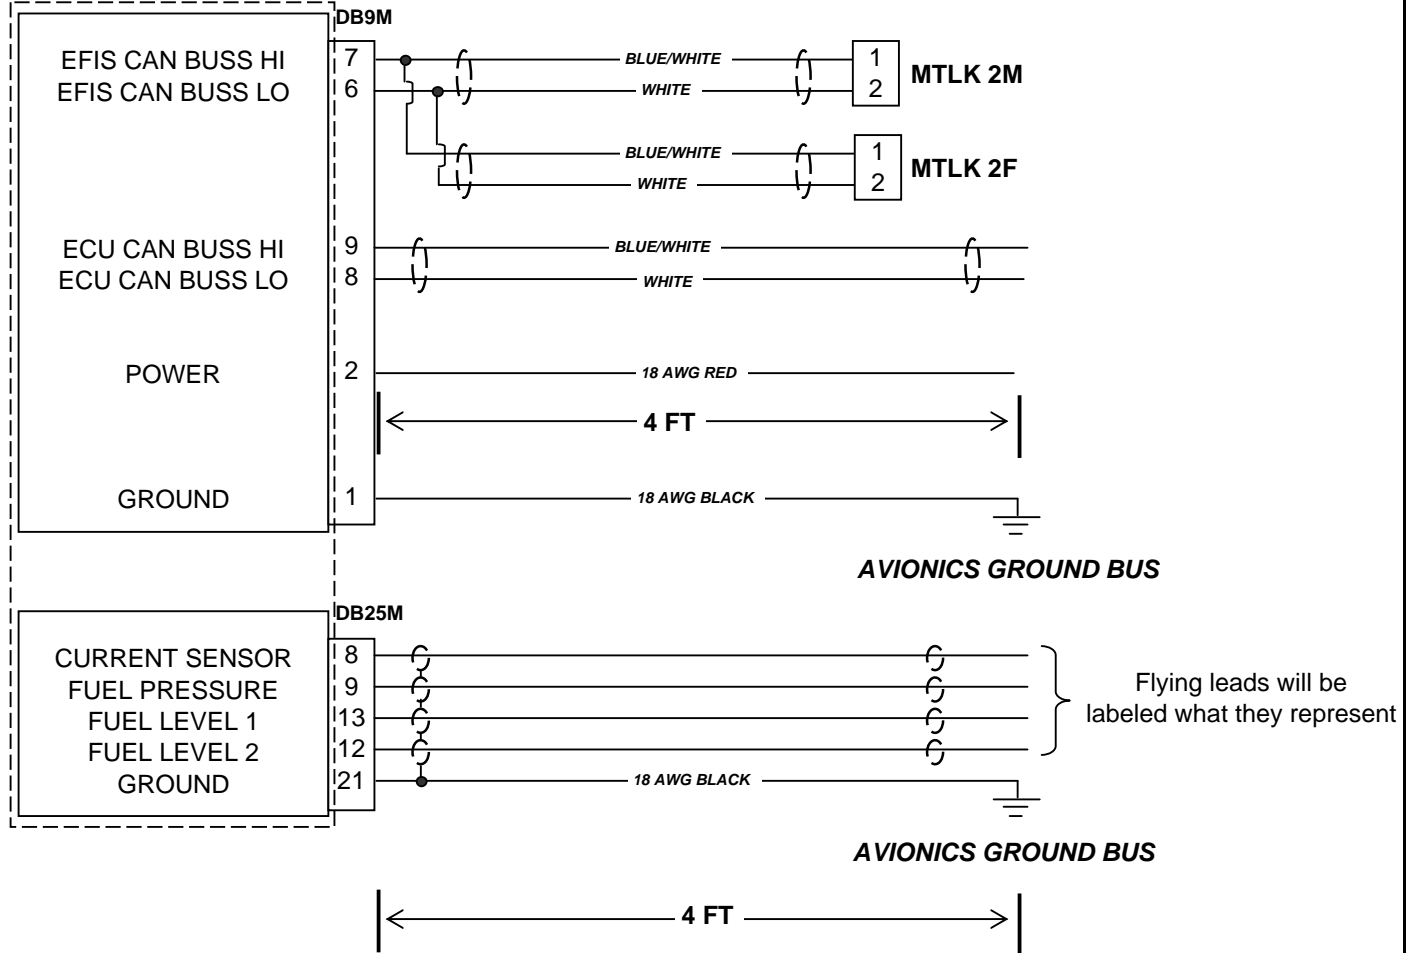

Backshell - Silver  
 CAN BUS Wire size - 22 awg  
 Power/Ground Wire size - 18 awg

**RDAC CAN BUS (Rotax 912iS) HARNESS**

**MGL  
 RDAC (912iS)  
 CAN BUS  
 (Qty 1)**

Flying leads will be labeled what they represent

**APPROACH FAST STACK**

**MGL RDAC 912iS CAN BUS**  
**PART # 7120-912iS**  
**DATE: 09-Nov, 2012**  
**ENGINEERED BY: TIM HASS**  
**APPROVED BY: Matt Liknaitzky**