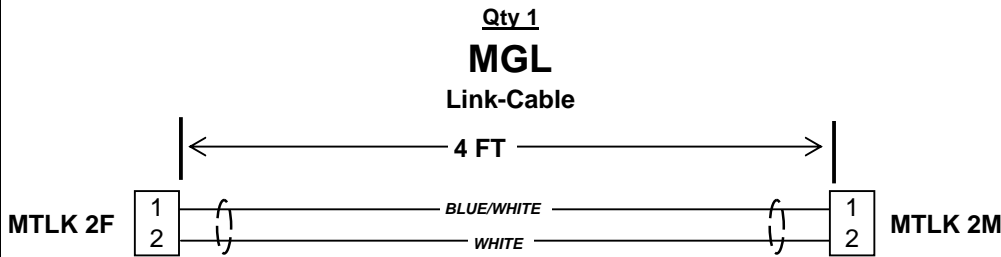

Backshell - Silver  
 CAN BUS Wire size - 22 awg  
 Power/Ground Wire size - 18 awg

**RDAC CAN BUS (Rotax 912iS) HARNESS**

**MGL  
 RDAC (912iS)  
 CAN BUS  
 (Qty 1)**

Flying leads will be labeled what they represent

**APPROACH FAST STACK**

**MGL RDAC 912iS CAN BUS**  
**PART # 7120-912iS**  
**DATE: 09-Nov, 2012**  
**ENGINEERED BY: TIM HASS**  
**APPROVED BY: Matt Liknaitzky**